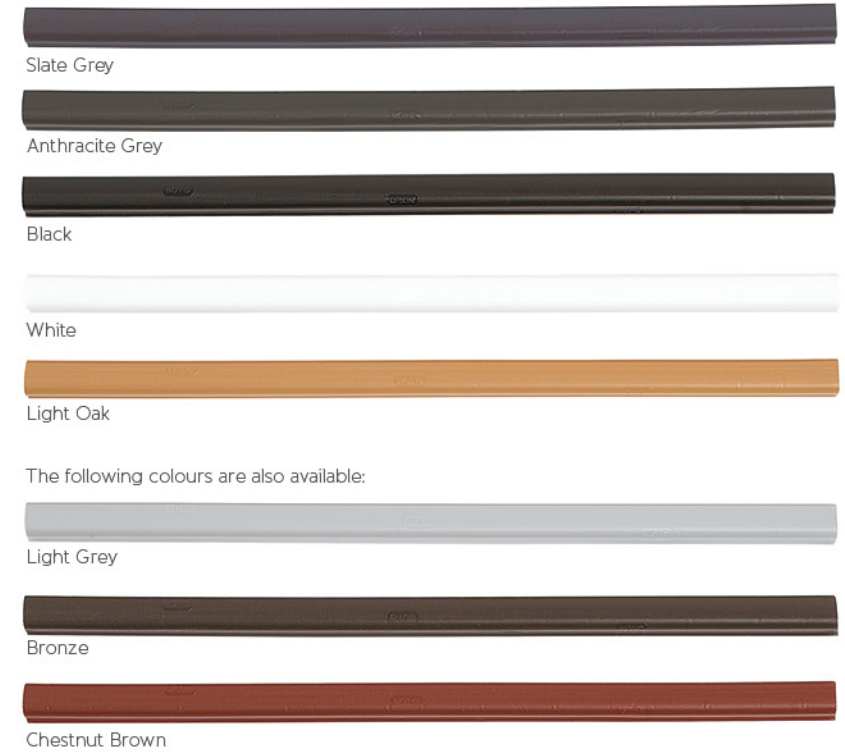

# Popular colours...

## Dual Colour:

9910G (Hipca White) in, 7016M (Anthracite Grey) out

*Colours shown here may not be 100% representative.*

*Visit your local showroom or contact Origin directly for physical samples.*

Even the gasket and Q-Lon seal colour is your choice...